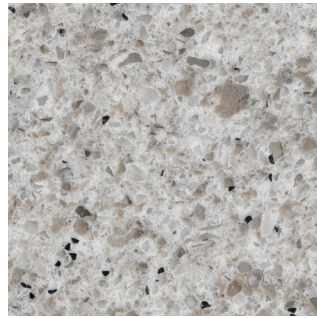

Anthracite 1008

Autumn Harvest 1001

Biscayne 2002

Crystal Palace 2001

Diamond White 2003

Ocean Grey 1002

Patina 1004

Polar White 3001

Sahara 1005

Tempest Gold 1006

Tusk 1003

Tempest Carrara 1007/multiple samples shown to represent possible variations

RIO ROCA

NATURAL GRANITE

The hardest of all natural stone materials, WOLF Natural Granite resists stains, scratches and heat. From classic to contemporary, Natural Granite fits any décor.