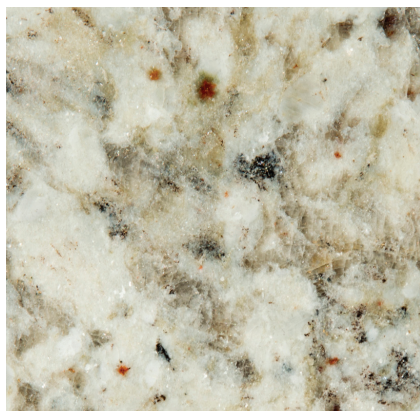

Sahara 1005

Tempest Gold 1006

Tusk 1003

Tempest Carrara 1007/multiple samples shown to represent possible variations

RIO ROCA

NATURAL GRANITE

The hardest of all natural stone materials, WOLF Natural Granite resists stains, scratches and heat. From classic to contemporary, Natural Granite fits any décor.

Absolute Black 952

Burlywood 901

Elysian 9403

Gold Tiara 9002

Luna Bai 9602

Marron Desert 9601

Meteorite 903

Rio Roca 9603

Sandstorm 9605

Ubatuba 953

Venice Gold 9604

Wheat 902

CLOUD WHITE

QUICK-SHIP CULTURED MARBLE

Super fast delivery and an incredible value—that's the concept behind WOLF Quick-Ship Cultured Marble tops. Choose from three popular neutral colors that will immediately enhance any traditional or modern bath décor. Why wait or pay more?