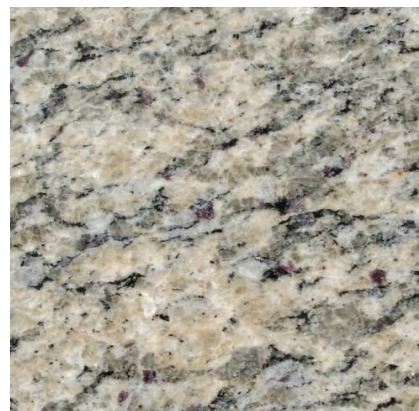

Elysian 9403