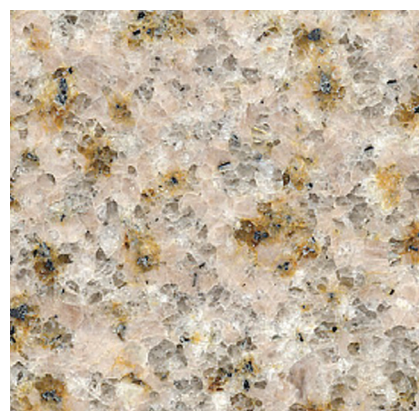

Sahara 1005

Tempest Gold 1006

Tusk 1003

Tempest Carrara 1007/multiple samples shown to represent possible variations

RIO ROCA

NATURAL GRANITE

The hardest of all natural stone materials, WOLF Natural Granite resists stains, scratches and heat. From classic to contemporary, Natural Granite fits any décor.

Absolute Black 952

Burlywood 901

Elysian 9403

Gold Tiara 9002

Luna Bai 9602

Marron Desert 9601

Meteorite 903

Rio Roca 9603

Sandstorm 9605

Ubatuba 953

Venice Gold 9604

Wheat 902

CLOUD WHITE

QUICK-SHIP CULTURED MARBLE

Super fast delivery and an incredible value—that's the concept behind WOLF Quick-Ship Cultured Marble tops. Choose from three popular neutral colors that will immediately enhance any traditional or modern bath décor. Why wait or pay more?