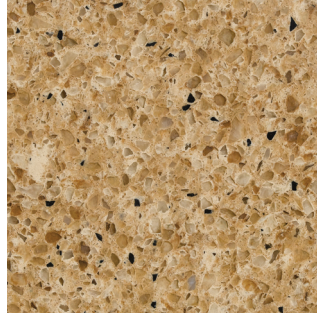

Autumn Harvest 1001