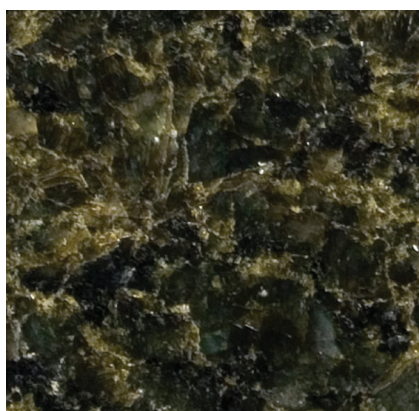

Sahara 1005

Tempest Gold 1006

Tusk 1003

Tempest Carrara 1007/multiple samples shown to represent possible variations

RIO ROCA

NATURAL GRANITE

The hardest of all natural stone materials, WOLF Natural Granite resists stains, scratches and heat. From classic to contemporary, Natural Granite fits any décor.

Absolute Black 952

Burlywood 901

Elysian 9403

Gold Tiara 9002

Luna Bai 9602

Marron Desert 9601

Meteorite 903

Rio Roca 9603

Sandstorm 9605

Ubatuba 953

Venice Gold 9604

Wheat 902

CLOUD WHITE

QUICK-SHIP CULTURED MARBLE

Super fast delivery and an incredible value—that's the concept behind WOLF Quick-Ship Cultured Marble tops. Choose from three popular neutral colors that will immediately enhance any traditional or modern bath décor. Why wait or pay more?