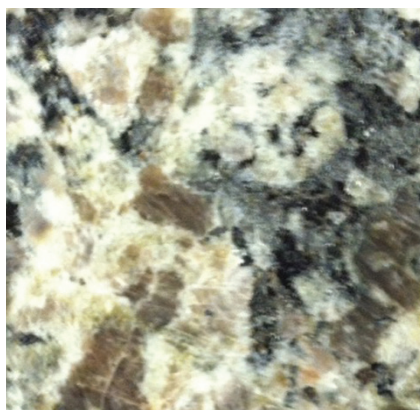

Sahara 1005

Tempest Gold 1006

Tusk 1003

Tempest Carrara 1007/multiple samples shown to represent possible variations

RIO ROCA

NATURAL GRANITE

The hardest of all natural stone materials, WOLF Natural Granite resists stains, scratches and heat. From classic to contemporary, Natural Granite fits any décor.

Absolute Black 952

Burlywood 901

Elysian 9403

Gold Tiara 9002

Luna Bai 9602

Marron Desert 9601

Meteorite 903

Rio Roca 9603

Sandstorm 9605

Ubatuba 953

Venice Gold 9604

Wheat 902

CLOUD WHITE

QUICK-SHIP CULTURED MARBLE

Super fast delivery and an incredible value—that's the concept behind WOLF Quick-Ship Cultured Marble tops. Choose from three popular neutral colors that will immediately enhance any traditional or modern bath décor. Why wait or pay more?