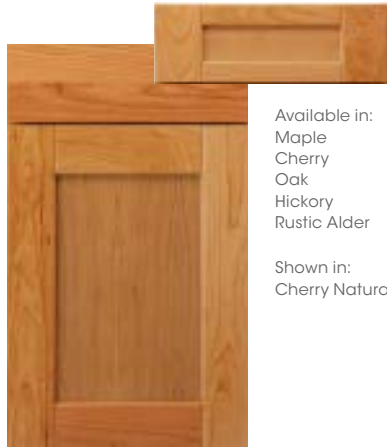

Not available in:
Rustic Hickory
as a 5-piece
drawer front

JACOBSEN
Full overlay
Solid wood reversed raised center panel
Optional 5-piece drawer front

Available in:
Maple
Cherry

Shown in:
Maple Natural

JAMISON
Full overlay
Solid wood raised center panel

Available in:
Maple
Rustic Alder

Shown in:
Rustic Alder Natural

MISSION
Full overlay
Flat wood veneer center panel
Optional 5-piece drawer front

Available in:
Maple
Cherry
Oak
Hickory
Rustic Alder

Shown in:
Cherry Natural