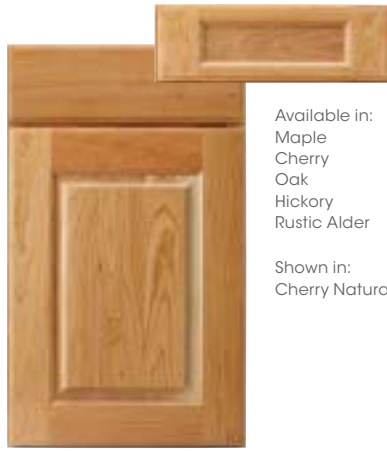

Available in:
Maple
Cherry
Oak
Hickory

Shown in:
Hickory Natural

PRINCETON
Standard overlay
Raised wood veneer center panel

Available in:
Maple
Cherry
Oak
Hickory

Shown in:
Hickory Natural

PRINCETON ARCH
Standard overlay
Raised wood veneer center panel

Available in:
Maple
Cherry
Oak
Hickory
Rustic Hickory
Rustic Alder

Shown in:
Cherry Natural

Not available in:
Rustic Hickory
as a 5-piece
drawer front

TERENCE
Full overlay
Solid wood raised center panel
Optional 5-piece drawer front