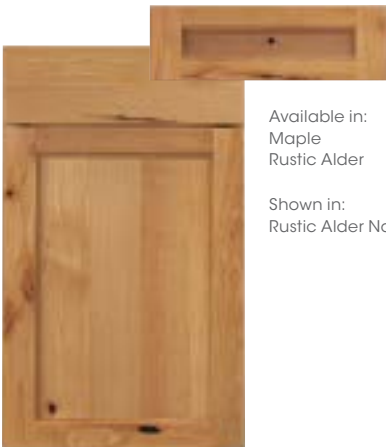

Not available in:
Rustic Hickory
as a 5-piece
drawer front

JACOBSEN
Full overlay
Solid wood reversed raised center panel
Optional 5-piece drawer front

Available in:
Maple
Cherry

Shown in:
Maple Natural

JAMISON
Full overlay
Solid wood raised center panel