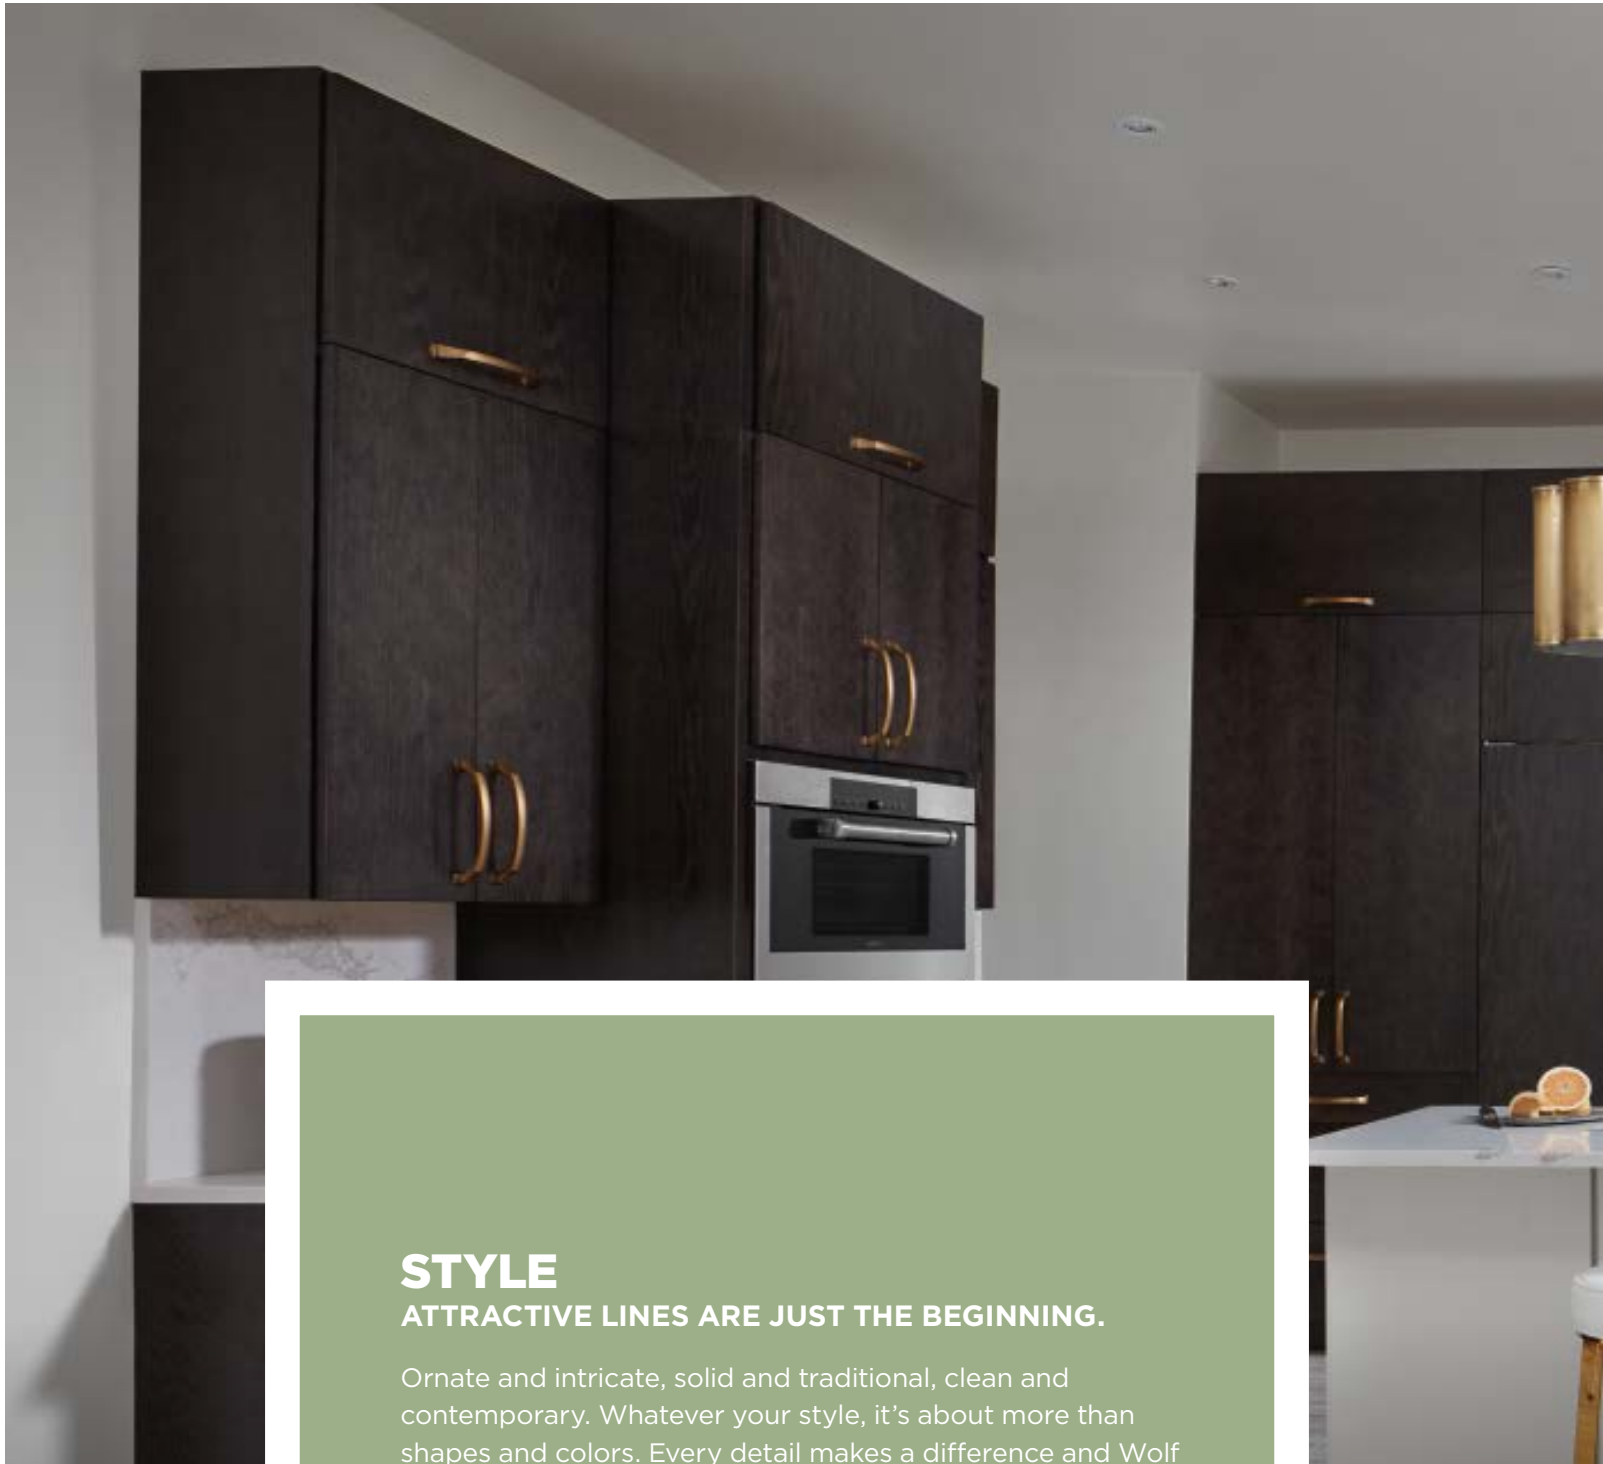

STORAGE

**DECORATIVE
ACCESSORIES**

CONSTRUCTION

STYLE

ATTRACTIVE LINES ARE JUST THE BEGINNING.

Ornate and intricate, solid and traditional, clean and contemporary. Whatever your style, it's about more than shapes and colors. Every detail makes a difference and Wolf Designer brings together all the options you need to make the statement you want.