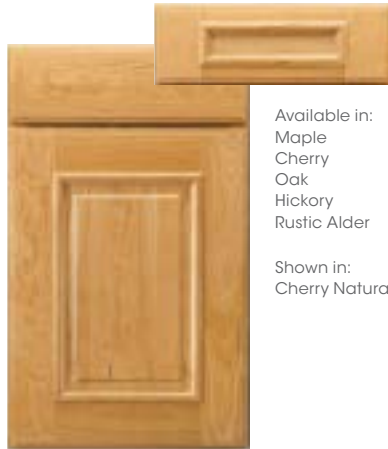

PARKER
Full overlay
Flat wood veneer center panel
Optional 5-piece drawer front

Available in:
Maple
Cherry
Oak
Hickory
Rustic Alder

Shown in:
Cherry Natural

ROYCROFT
Full overlay
Solid wood raised center panel
Optional 5-piece drawer front