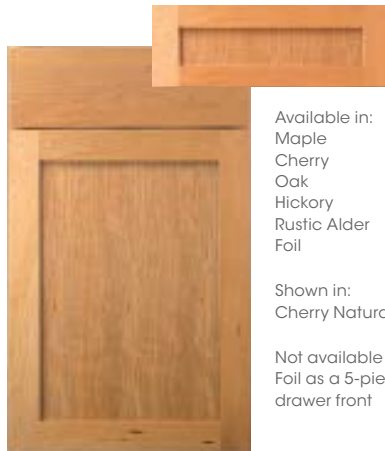

Available in:
Maple
Cherry
Oak
Hickory
Rustic Alder

Shown in:
Maple Natural

BAXTER
Standard overlay
Flat wood veneer center panel

Available in:
Maple
Cherry

Shown in:
Maple Natural

CHELSEA
Full overlay
Solid wood reverse raised center panel