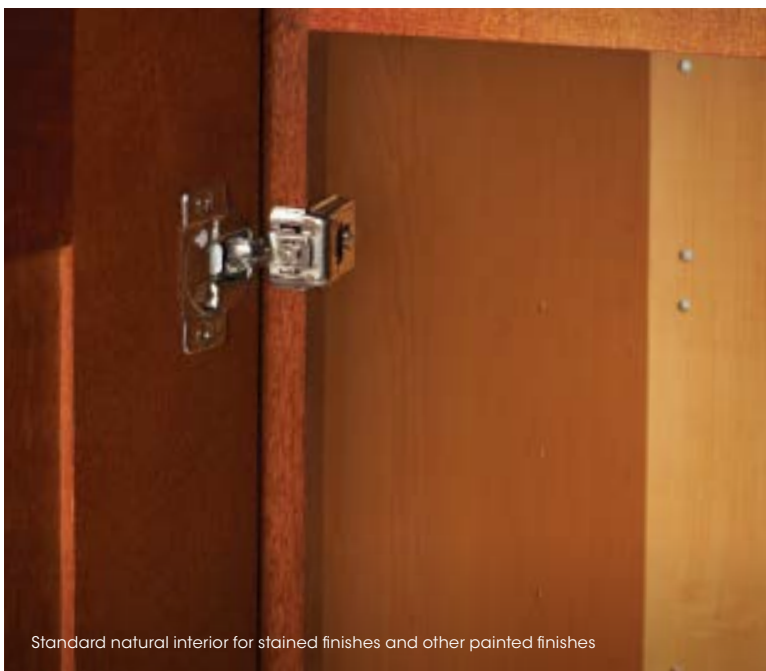

INTERIOR OPTIONS

Standard natural interior for stained finishes and other painted finishes