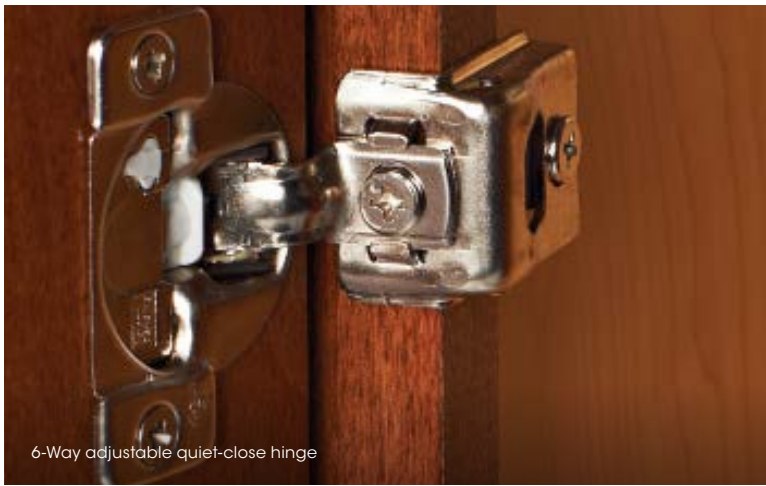

5/8" Wood dovetail drawers with full extension undermount soft-close glide system

6-Way adjustable quiet-close hinge